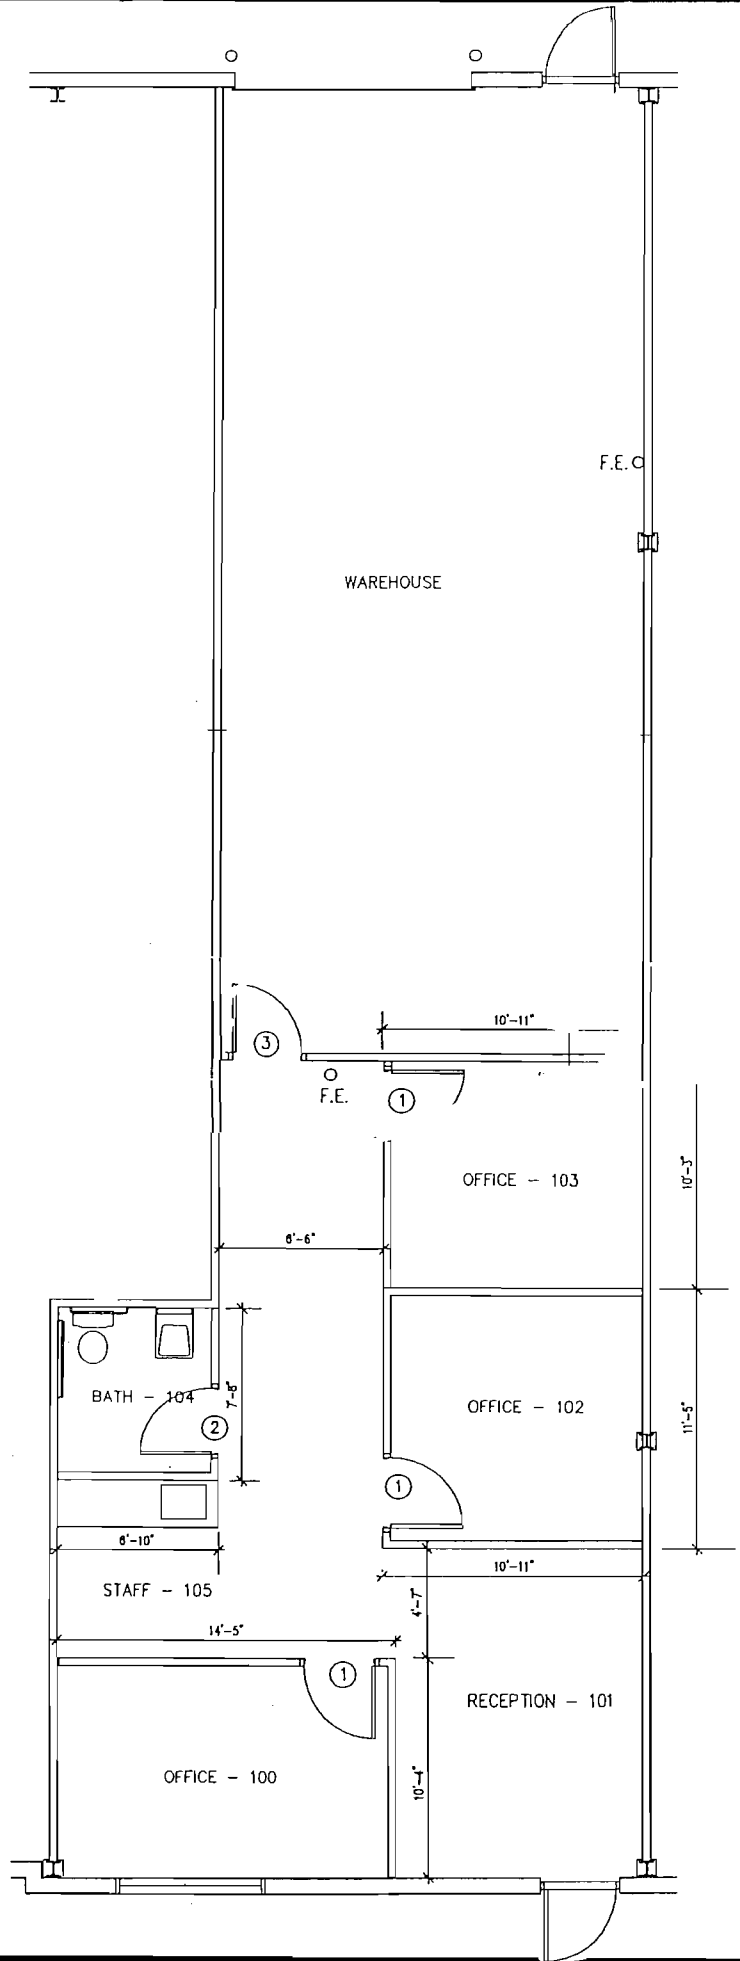

Gateway Industrial Park
3871 39th Square
Vero Beach, FL 32960

Gateway Industrial Park
3873 39th Square
Vero Beach, FL 32960

Unit 3877

Gateway
Industrial
Park

FLOOR PLAN

INDIAN RIVER NATIONAL BANK
OPERATIONS CENTER
3891 39TH SQUARE
INTERIOR LAYOUT