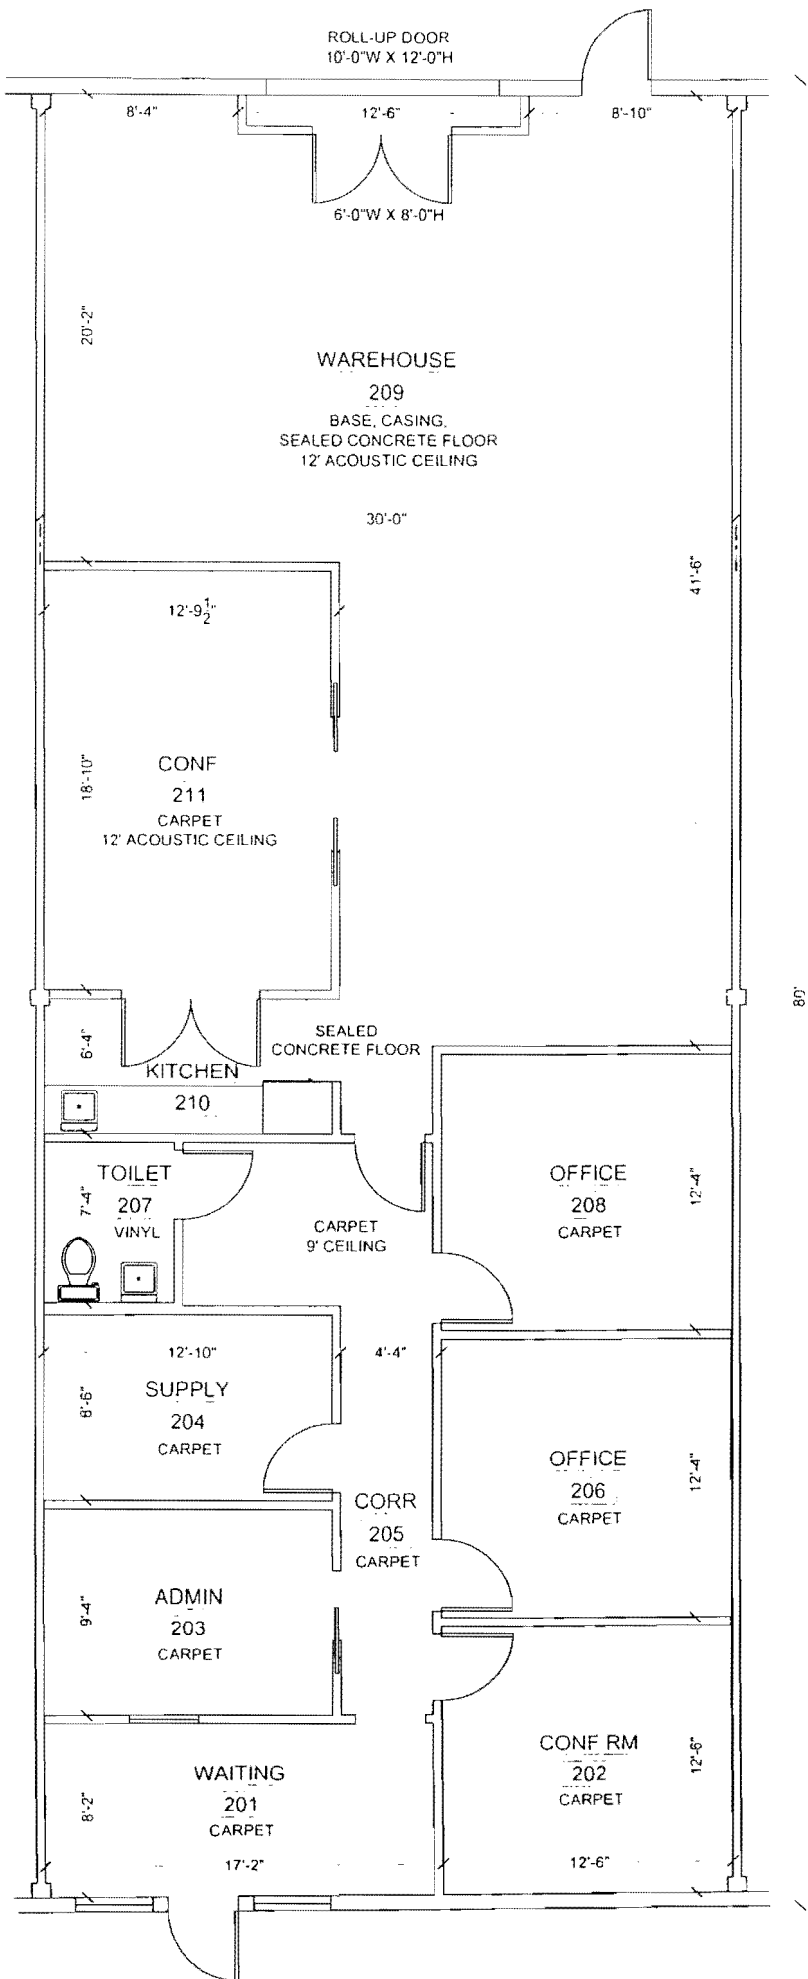

Gateway Industrial Park
3871 39th Square
Vero Beach, FL 32960

Gateway Industrial Park
3873 39th Square
Vero Beach, FL 32960

Unit 3877

Gateway
Industrial
Park

FLOOR PLAN

INDIAN RIVER NATIONAL BANK
OPERATIONS CENTER
3891 39TH SQUARE
INTERIOR LAYOUT